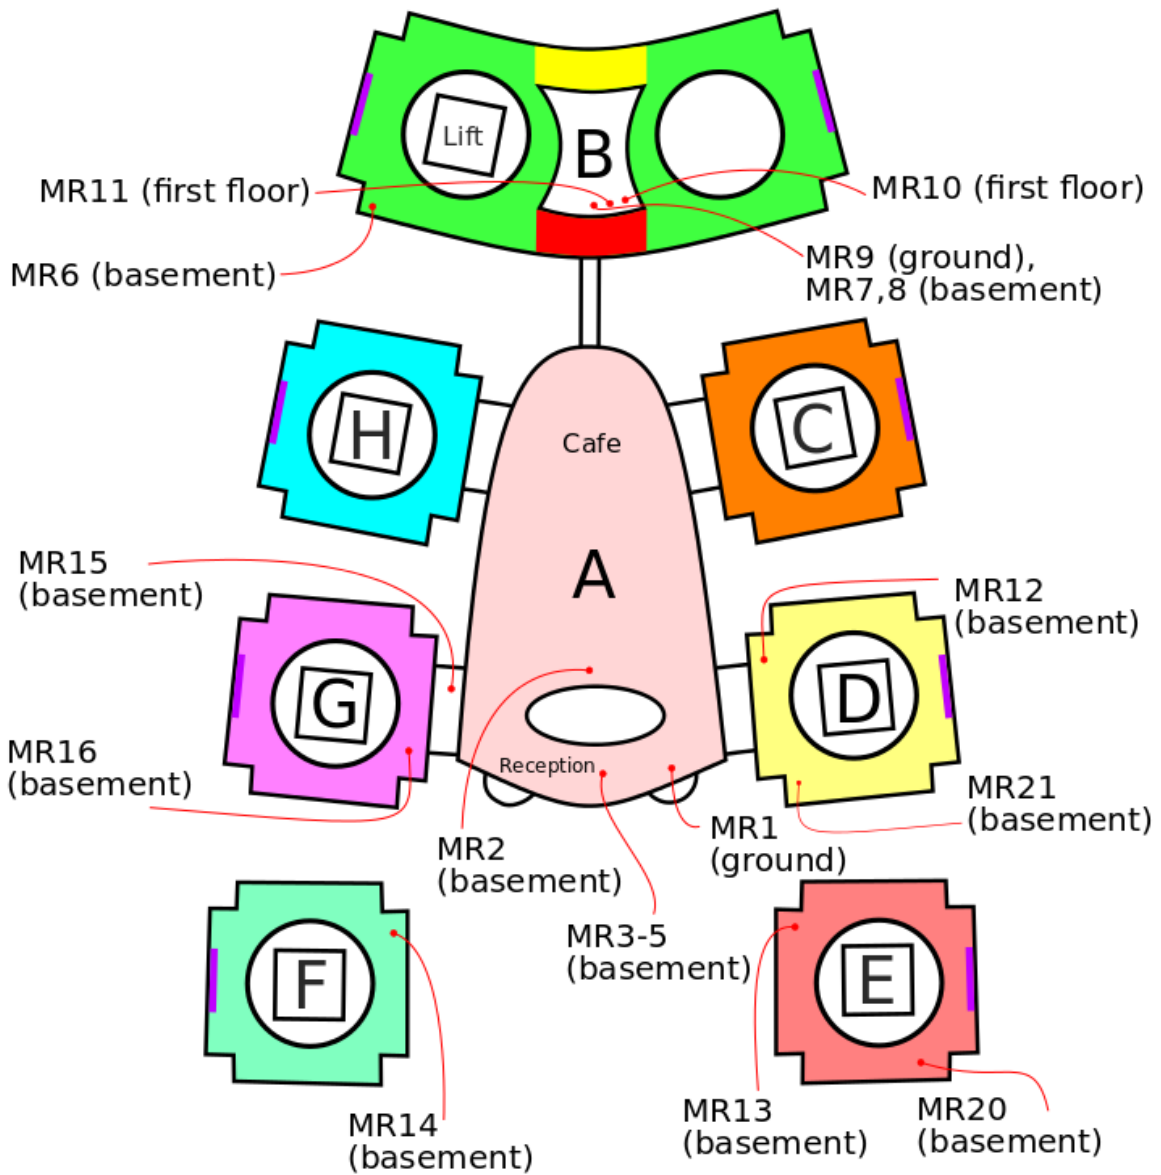

Welcome to the Institute of Astronomy

Access to MR1-5, MR13-16 is via reception in Pavilion A; disabled access is via lift in Pavilion D.

Issac Newton Institute

All pavilions except A have one lift each, marked above with squares.

Gatehouse

Betty & Gordon Moore Library